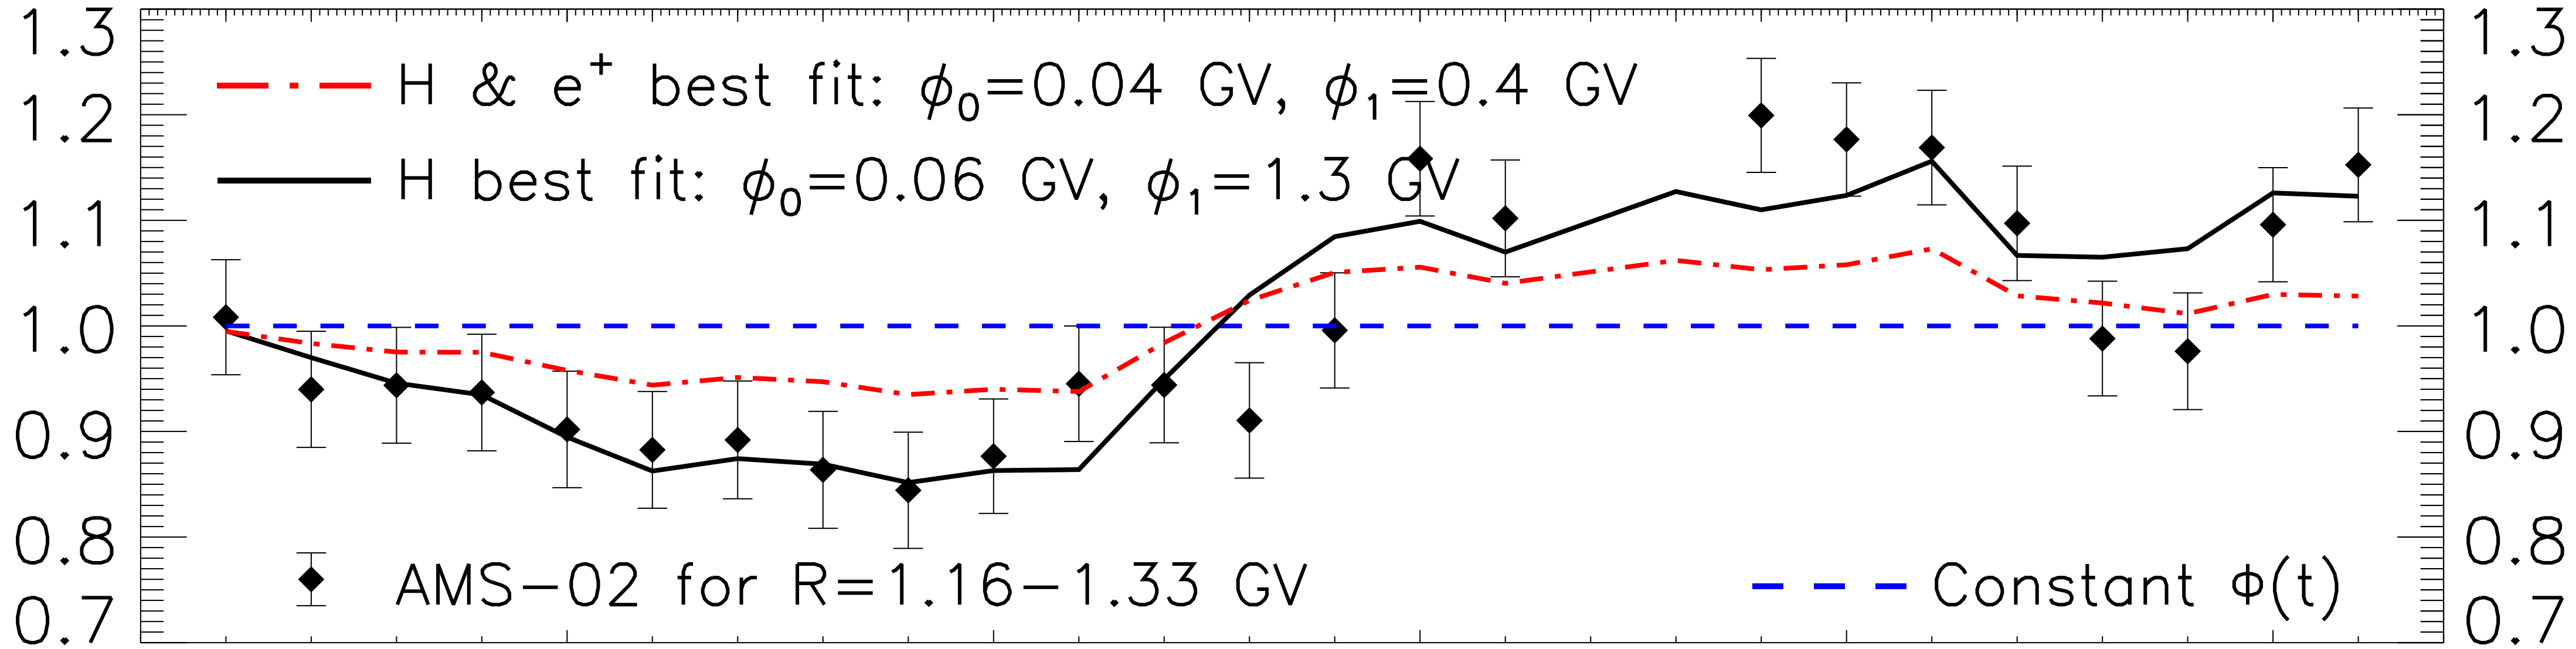

Bartels' Rotation

2456

2461

2466

2471

2476

2581

Hydrogen Flux/Average

08/13

12/13

05/14

09/14

02/15

06/15

Time (month/year)